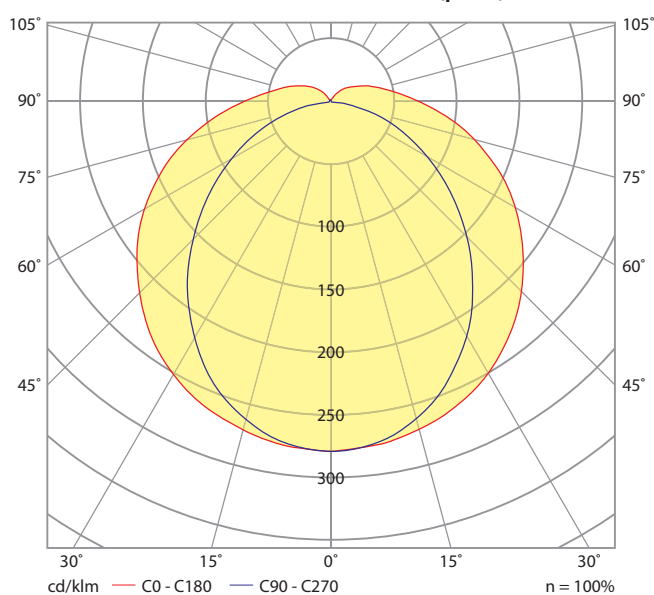

SPACING TABLE 1 HOUR EMERGENCY DURATION

SERIE 900 LUNET

L1250

Luminous flux: 2600 lm

Emergency lighting factor: 0.18

Emergency luminous flux: 470 lm

HBI Bisscheroux B.V. 9L20-- 900 Lunet / LVK (polair)

1 lux - 1 hour duration

Mounting height (meters)					
2.50	5.1	12.9	11.5	10.2	4.2
3.00	5.4	13.7	12.4	11.0	4.5
3.50	5.6	14.4	13.0	11.7	4.7
4.00	5.8	15.0	13.7	12.3	4.9
4.50	5.9	15.5	14.2	12.8	5.0
5.00	6.0	15.9	14.6	13.3	5.1
6.00	6.0	16.5	15.2	13.9	5.1
7.00	5.8	16.9	15.6	14.3	5.0
8.00	5.5	17.0	15.7	14.5	4.8
9.00	4.9	16.8	15.6	14.5	4.3
10.00	3.9	16.4	15.3	14.2	3.5
11.00	2.3	15.7	14.6	13.7	2.0