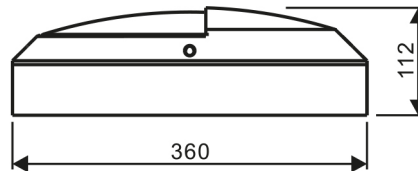

LED Rockdisc II ø 360 mm (half afgeschermd)

40009171

EAN: 8720604743586

ROBUUST EN STIJLVOL

Modern, waterbestendige verlichting voor binnen- en buitentoepassingen. Optioneel verkrijgbaar met noodfunctie en een vernieuwde microwave sensor: 3-staps dimmen, aan-/uitschakeling op basis van daglicht mogelijk, detectiebereik, (na-)brandtijd en daglichtgevoeligheid instelbaar. Daarnaast kunnen de armaturen met en zonder sensor worden gecombineerd als master/slave.

PRODUCTKENMERKEN

Geschikt voor wandmontage	ja	Nom. spanning	220|240 Volt
Geschikt voor pendelophanging	nee	Nom. levensduur L70/B50 bij 25 °C	175000 Uur
Geschikt voor plafondmontage	ja	Lumenbehoud bij gemiddelde levensduur van 50.000 uur bij 25 °C omgeving (tq)	90 %
Geschikt voor inbouwmontage	nee	Uitval bij gemiddelde levensduur van 50.000 uur bij 25 °C omgeving (tq)	50 %
Geschikt voor opbouwmontage	ja	Nom. levensduur L90/B50 bij 25 °C	50000 Uur
Geschikt voor lichtlijnconfiguratie	nee	Max. aantal armaturen per leidingbeveiligingsschakelaar B16	56
Geschikt voor beeldschermwerkplaats volgens EN 12464-1	nee	Max. aantal armaturen per leidingbeveiligingsschakelaar C16	116
Lamptype	LED niet uitwisselbaar	Nom. omgevingstemperatuur volgens IEC62722-2-1	-20|50 Graden Celsius
Met lichtbron	ja	Max. systeemvermogen	16 Watt
Lamphouder	Overig	Specifieke lichtstroom armatuur	63 Lumen per Watt
Materiaal behuizing	Aluminium	Effectieve lichtstroom volgens IEC 62722-2-1	1000 Lumen
Oppervlaktebescherming behuizing	Gelakt	Kleurtemperatuur	3000|4000 Kelvin
Kleur behuizing	Grijs	Vermogensfactor	0,9
Materiaal afdekking	Kunststof opaal	Hoogte/diepte	112 Millimeter
Rasteruitvoering	Geen	Buitendiameter	360 Millimeter
Spanningstype	AC	Aantal polen	3
Voorschakelapparaat	LED regeling stroomgestuurd	Verblindingsbegrenzing (UGR)	19
Voorschakelapparaat inbegrepen	ja		
Dimbaar 0-10 V	nee		
Dimbaar 1-10 V	nee		
Dimbaar Dali-2	nee		
Dimbaar DALI	nee		
Dimbaar DMX	nee		
Dimbaar DSI	nee		
Dimbaar met potentiometer (geïntegreerd)	nee