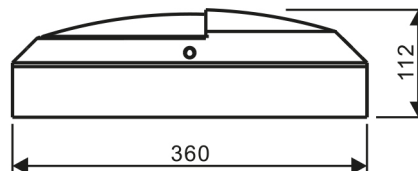

LED Rockdisc II ø 360 mm (half afgeschermd)

40009161

EAN: 8720604743579

ROBUUST EN STIJLVOL

Modern, waterbestendige verlichting voor binnen- en buitentoepassingen. Optioneel verkrijgbaar met noodfunctie en een vernieuwde microwave sensor: 3-staps dimmen, aan-/uitschakeling op basis van daglicht mogelijk, detectiebereik, (na-)brandtijd en daglichtgevoeligheid instelbaar. Daarnaast kunnen de armaturen met en zonder sensor worden gecombineerd als master/slave.

PRODUCTKENMERKEN

Geschikt voor wandmontage	ja	Nom. spanning	220|240 Volt
Geschikt voor pendelophanging	nee	Nom. levensduur L70/B50 bij 25 °C	175000 Uur
Geschikt voor plafondmontage	ja	Lumenbehoud bij gemiddelde levensduur van 50.000 uur bij 25 °C omgeving (tq)	90 %
Geschikt voor inbouwmontage	nee	Uitval bij gemiddelde levensduur van 50.000 uur bij 25 °C omgeving (tq)	50 %
Geschikt voor opbouwmontage	ja	Nom. levensduur L90/B50 bij 25 °C	50000 Uur
Geschikt voor lichtlijnconfiguratie	nee	Max. aantal armaturen per leidingbeveiligingsschakelaar B16	58
Geschikt voor beeldschermwerkplaats volgens EN 12464-1	nee	Max. aantal armaturen per leidingbeveiligingsschakelaar C16	120
Lamptype	LED niet uitwisselbaar	Nom. omgevingstemperatuur volgens IEC62722-2-1	-20|50 Graden Celsius
Met lichtbron	ja	Max. systeemvermogen	15,5 Watt
Lamphouder	Overig	Specifieke lichtstroom armatuur	65 Lumen per Watt
Materiaal behuizing	Aluminium	Effectieve lichtstroom volgens IEC 62722-2-1	1000 Lumen
Oppervlaktebescherming behuizing	Gelakt	Kleurtemperatuur	3000|4000 Kelvin
Kleur behuizing	Grijs	Vermogensfactor	0,9
Materiaal afdekking	Kunststof opaal	Hoogte/diepte	112 Millimeter
Rasteruitvoering	Geen	Buitendiameter	360 Millimeter
Spanningstype	AC	Aantal polen	3
Voorschakelapparaat	LED regeling stroomgestuurd	Verblindingsbegrenzing (UGR)	19
Voorschakelapparaat inbegrepen	ja		
Dimbaar 0-10 V	nee		
Dimbaar 1-10 V	nee		
Dimbaar Dali-2	nee		
Dimbaar DALI	nee		
Dimbaar DMX	nee		
Dimbaar DSI	nee		
Dimbaar met potentiometer (geïntegreerd)	nee