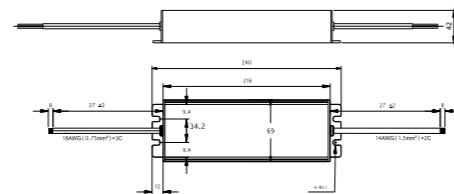

46190381

MEER INFO OVER
LED DRIVERS ONLINE: