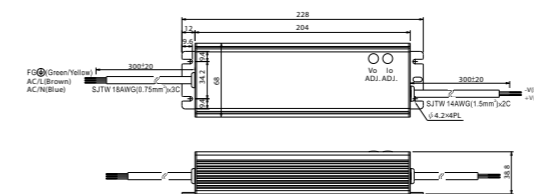

41071363

MEER INFO OVER
LED DRIVERS ONLINE: