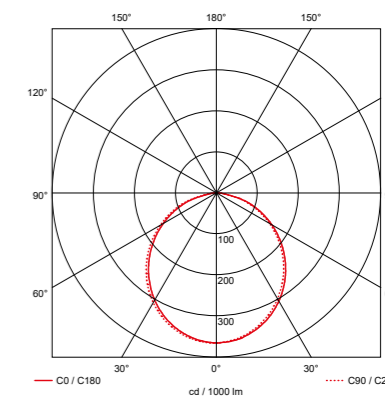

LICHTVERDELING

Downlight IP44