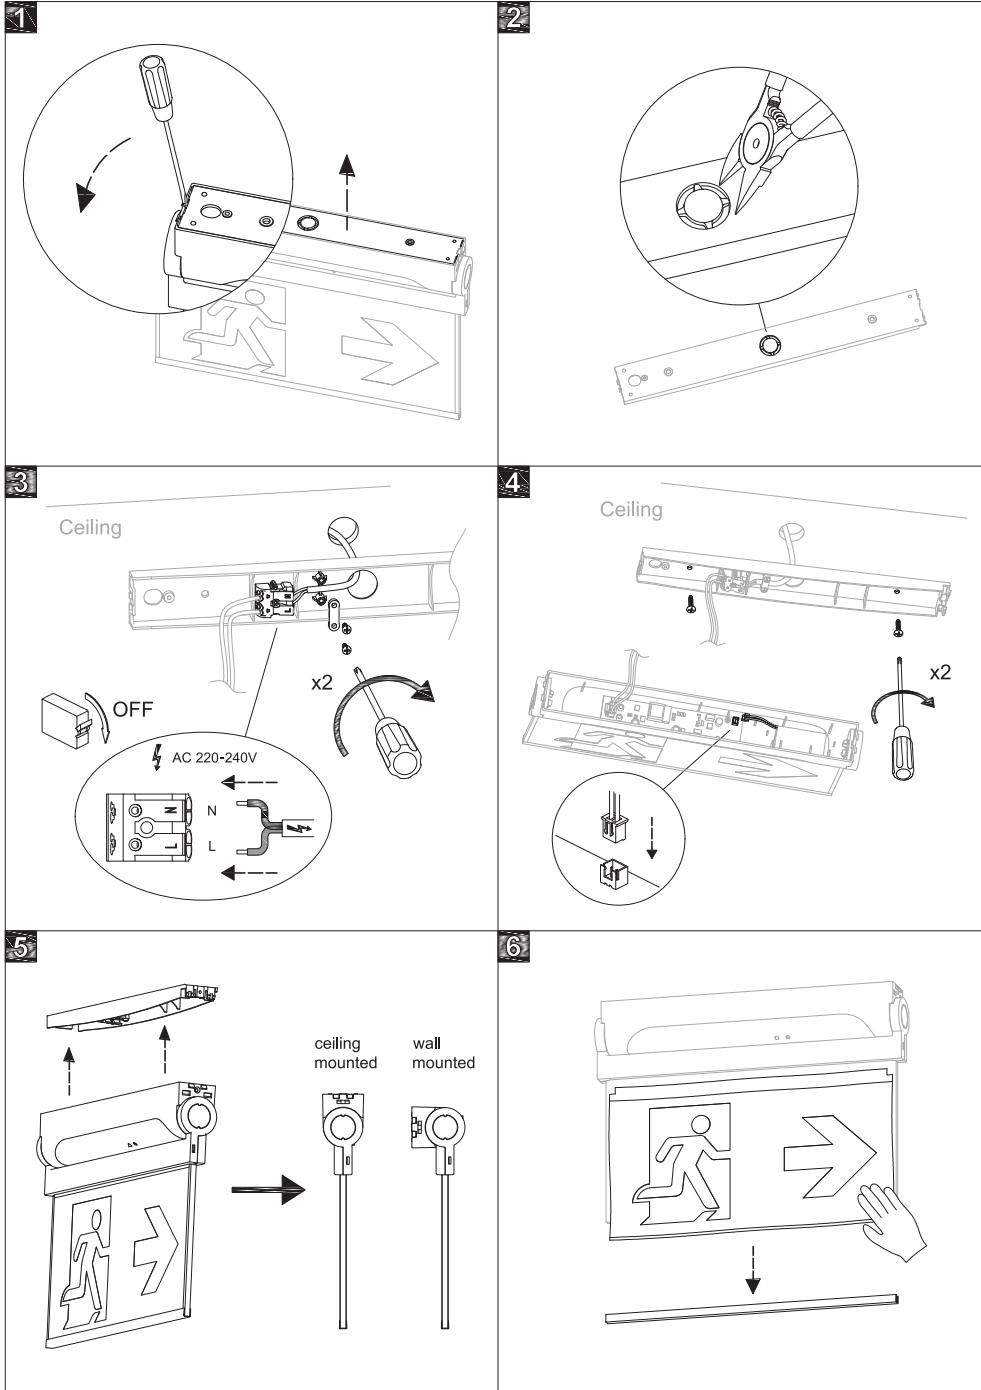

### Recessed Mounted

Put the recessed frame with the fitting.

### Flag Mounted

Put the sided bracket with the fitting.

### Ceiling Mounted

2 holes with screws fix the bracket into the ceiling.

### Wall Mounted

2 holes with screws fix the bracket into the wall.

E3D14603-B

Wall & ceiling mounted

E3D14603-B

Flag mounted

E3D14603-B

Hanging mounted