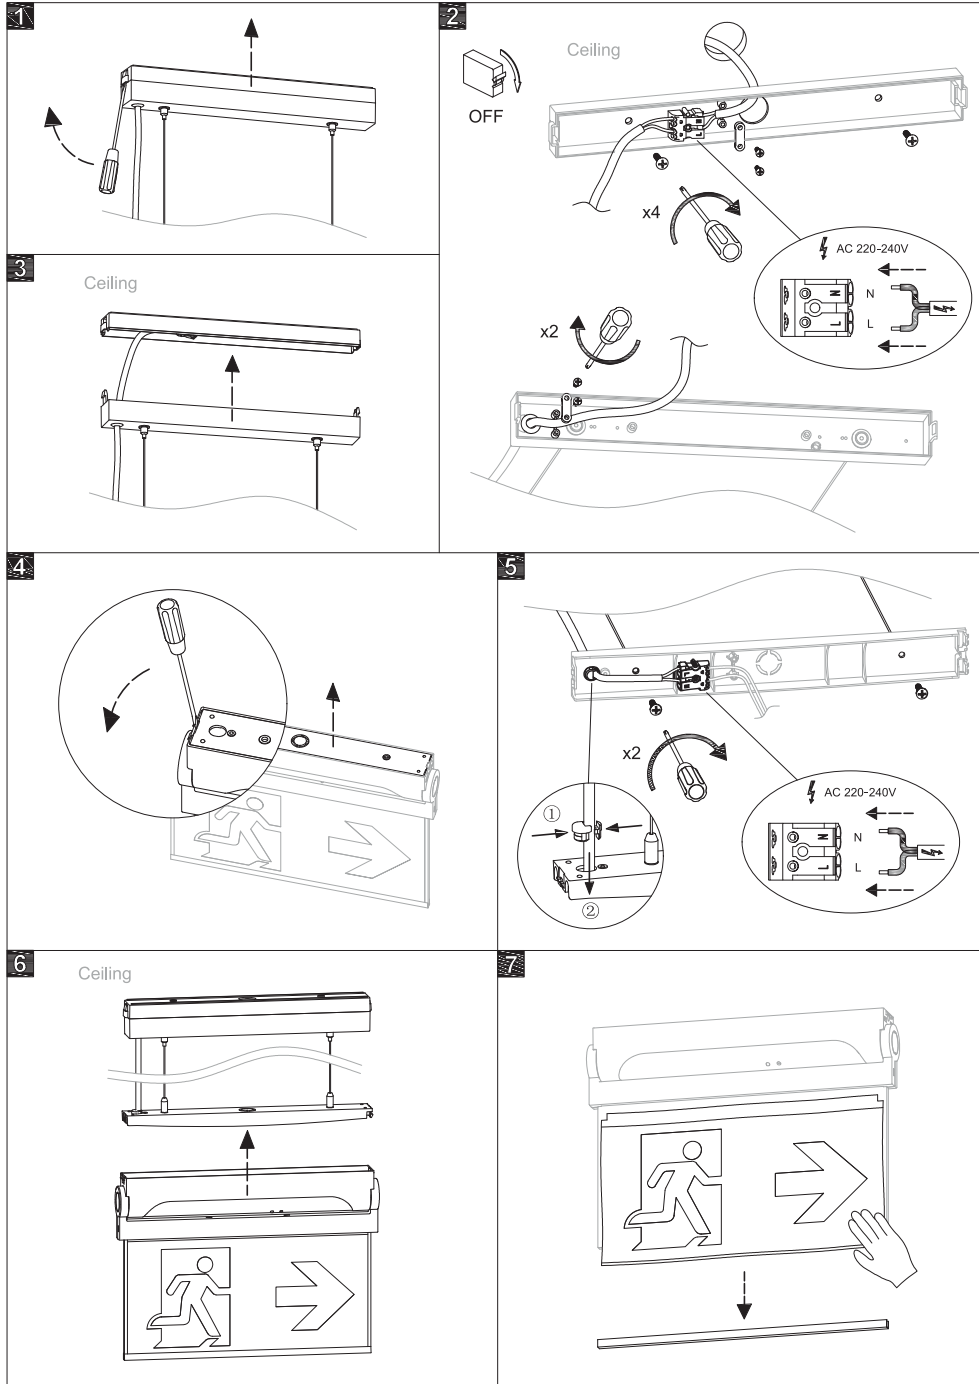

### Hanging Mounted

Put the hanging accessory with the fitting.

### Recessed Mounted

Put the recessed frame with the fitting.

### Ceiling Mounted

2 holes with screws fix the bracket into the ceiling.

### Wall Mounted

2 holes with screws fix the bracket into the wall.

E3D14603-B

Wall & ceiling mounted

E3D14603-B

Flag mounted

E3D14603-B

Hanging mounted